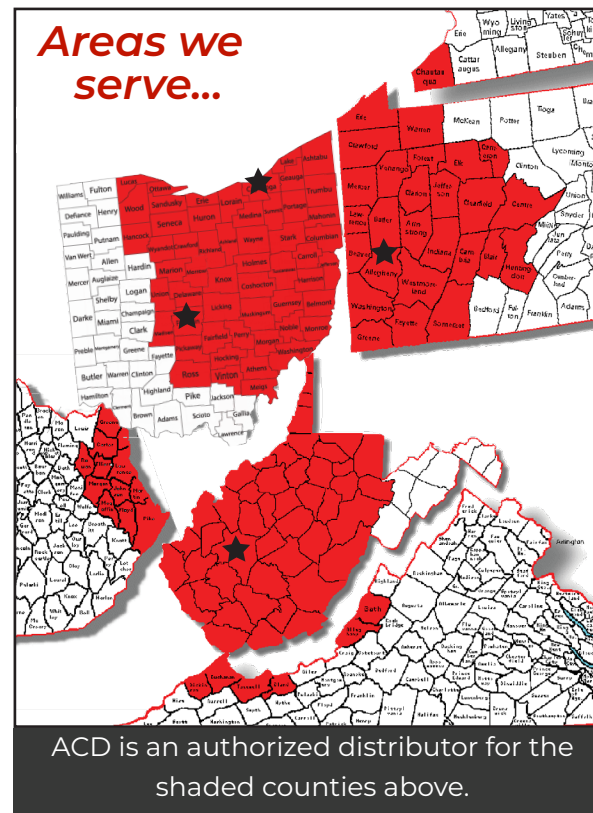

Dialight

- High Bays • Area Lights • Linear Lights • Floodlights • Wallpacks/Bulkheads • Street Lights

eWON hms

- Industrial Routers • Industrial Wireless Routers • VPN Routers for Remote Machine Access

Advanced Controls & Distribution's focus is simple:

The success of our customers.

Who We Are: Advanced Controls & Distribution (ACD) is a technology leading, full-line distributor of industrial electrical supplies serving an extensive network of vendors and customers. ACD works directly with some of the largest industrial and OEM accounts throughout Pennsylvania, Ohio, and West Virginia.

What We Do: The entire ACD Team is highly motivated to ensure our customers' success in several ways including:

- Product Application Support
- Programming Assistance
- New Products
- New Technology
- Dedicated/Managed Inventory
- Product Kits
- Special Product Labeling
- Utility Rebates

Support We Provide: ACD provides a comprehensive suite of best-in-class support services to ensure successful implementation and customer return on investment. ACD's inside and outside sales teams are supported by our in-house staff of experienced automation and drives engineers.

Services Include:

- Training
- Emergency Field Service
- Customer Help Desk
- Product Application
- *and much more!*

For more information on ACD, visit our website:

acdist.com

SIEMENS

- World Market Leader in:
  - Automation • Drives • Motors
  - Industrial Controls • Switchgear

Littelfuse

- Fuses • Fuse Blocks • Protection Relays • Fusible Disconnect Switches • Surge Protection • Sensors

HPS Hammond Power Solutions Inc.

- Low/Medium/High Voltage Transformers • Drive Isolation Transformers • Control Transformers • Line Reactors

NACHI ROBOTIC SYSTEMS, INC.

- Compact Robots
- Collaborative Robots
- Medium & Heavy Payload Robots • SCARA Robots
- Flexible 7-axis Robots • Ultra-High Speed Robots

murrplastik

- Cable Management Systems
- Guiding, Protecting, Marking
- Robotic Dress Packs • Cable Protection Conduit
- Cable Routing/Retaining Systems

HUBNER GIESSEN

- Heavy Duty Encoder System for:
  - Metals • Cranes • Mining • Oil • Gas
  - Wind • Marine • Paper • Railway
  - Test Stand Applications