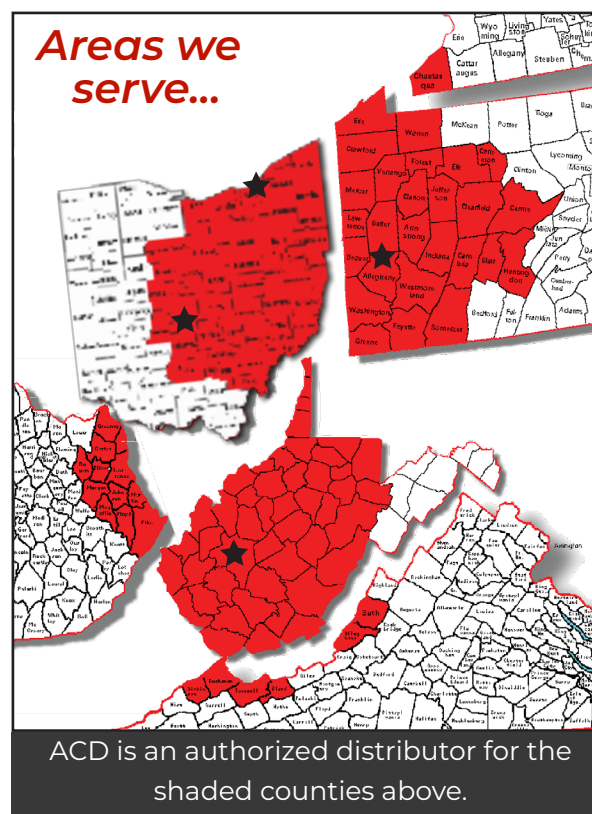

- High Bays • Area Lights • Linear Lights • Floodlights • Wallpacks/Bulkheads • Street Lights

- Industrial Routers
- Industrial Wireless Routers
- VPN Routers for Remote Machine Access

Advanced Controls & Distribution's focus is simple:

The success of our customers.

Who We Are: Advanced Controls & Distribution (ACD) is a technology leading, full-line distributor of industrial electrical supplies serving an extensive network of vendors and customers. ACD works directly with some of the largest industrial and OEM accounts throughout Pennsylvania, Ohio, and West Virginia.

What We Do: The entire ACD Team is highly motivated to ensure our customers' success in several ways including:

- Product Application Support
- Programming Assistance
- New Products
- New Technology
- Dedicated/Managed Inventory
- Product Kits
- Special Product Labeling
- Utility Rebates

Support We Provide: ACD provides a comprehensive suite of best-in-class support services to ensure successful implementation and customer return on investment. ACD's inside and outside sales teams are supported by our in-house staff of experienced automation and drives engineers.

Services Include:

- Training
- Emergency Field Service
- Customer Help Desk
- Product Application
- **& much more!**

For more information
on ACD, visit our website:

acdist.com

1. World Market Leader in:
2. Automation • Drives • Motors
   - Industrial Controls • Switchgear

- Fuses • Fuse Blocks • Protection Relays • Fusible Disconnect Switches • Surge Protection
- Sensors

- Low/Medium/High Voltage Transformers • Drive Isolation Transformers • Control Transformers • Line Reactors

- Compact Robots
- Collaborative Robots
- Medium & Heavy Payload Robots • SCARA Robots
- Flexible 7-axis Robots • Ultra-High Speed Robots

- Cable Management Systems
- Guiding, Protecting, Marking
- Robotic Dress Packs • Cable Protection Conduit
- Cable Routing/Retaining Systems

1. Heavy Duty Encoder System for:
2. Metals • Cranes • Mining • Oil • Gas
   - Wind • Marine • Paper • Railway
   - Test Stand Applications