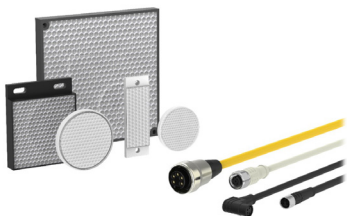

High performance tools, intelligent features, intuitive user interface.

- VISION SENSORS
- SMART CAMERAS
- VISION LIGHTING
- BAR CODE READERS
- VISION CONTROLLERS
- VISION SOFTWARE AND FIRMWARE

Real-time monitoring in difficult-to-access locations.

- WIRELESS I/O & DATA RADIOS
- WIRELESS CONTROLLERS
- WIRELESS SENSORS, LIGHTING AND INDICATORS
- WIRELESS ACCESSORIES
- WIRELESS ANTENNAS
- WIRELESS ANTENNA CABLES
- WIRELESS ENCLOSURES

Banner offers a wide selection of cables, reflectors, and more that simplifies installation and optimizes sensor performance.